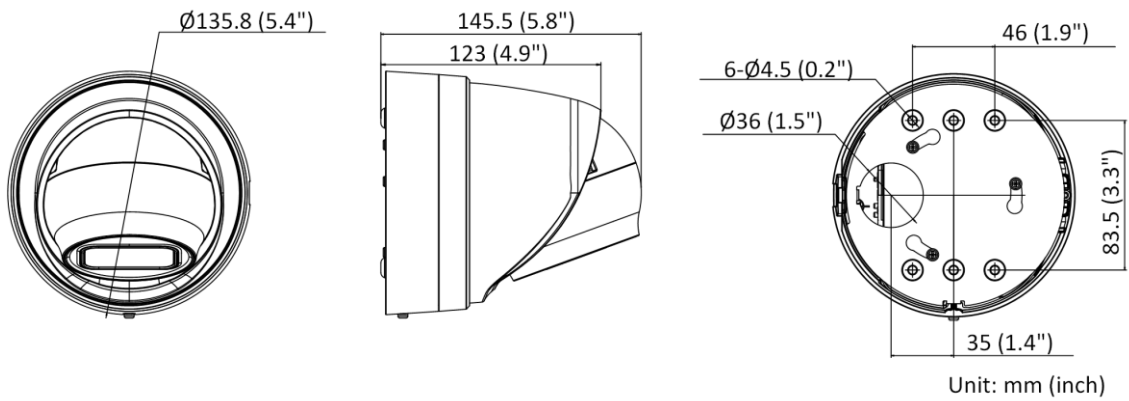

▪ **Dimension**

▪ **Accessory**

▪ **Optional**

DS-1273ZJ-135

Wall Mount