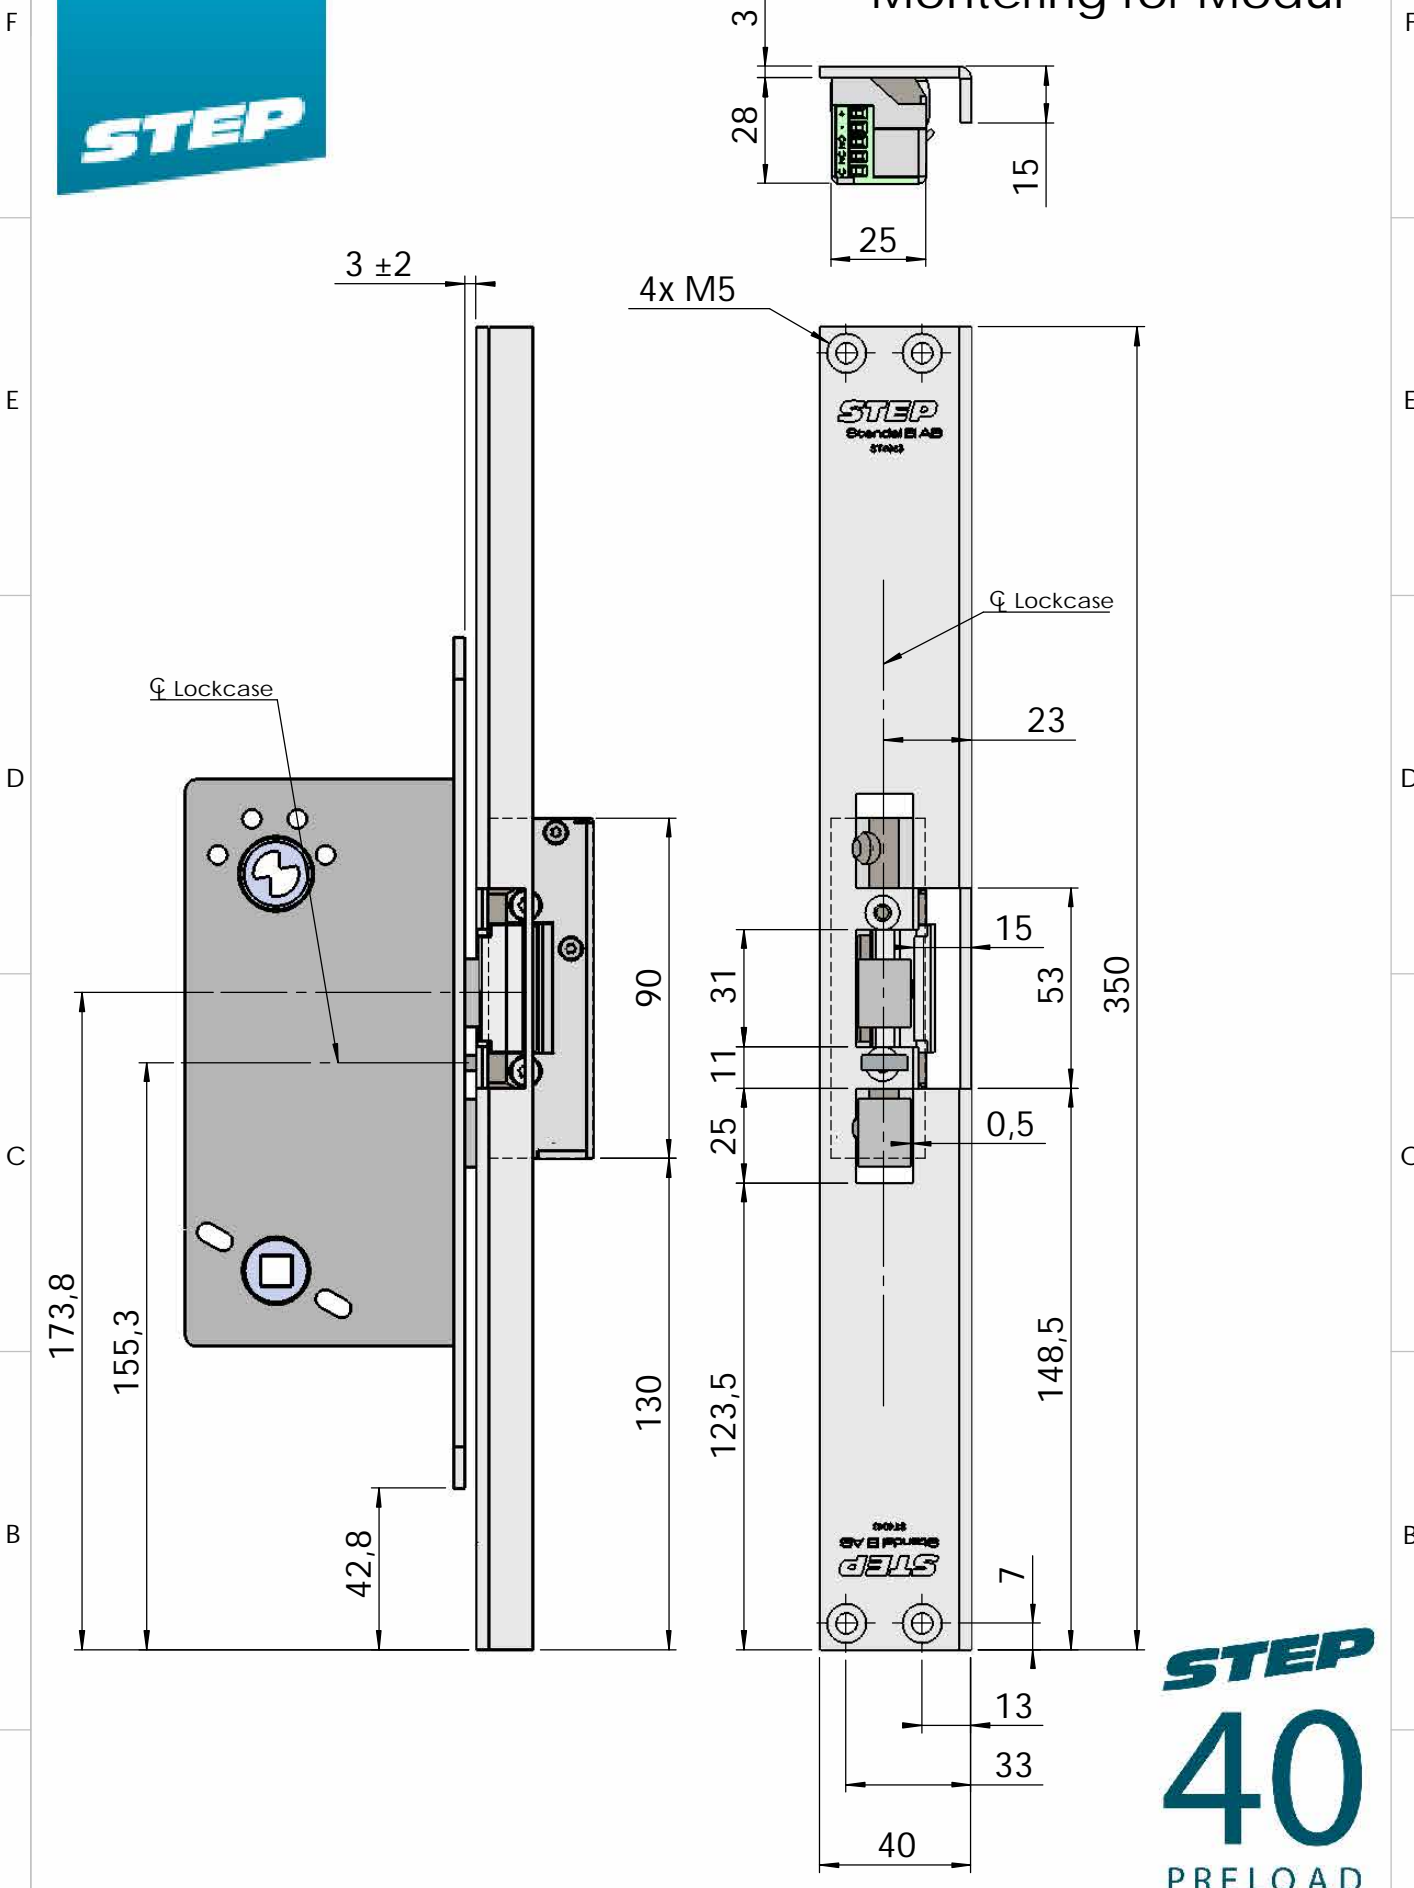

Montering för Modul

This document shall not be copied without owners written allowance and its content shall not be exposed for third part nor be used for unauthorized purpose.

A	Owner	Title/Description	
	Stendals El AB	STEP 40 med vinklad stolpe plös 15mm Montering för Modul	
	Drawing no.	ST4043	Scale
			1:2