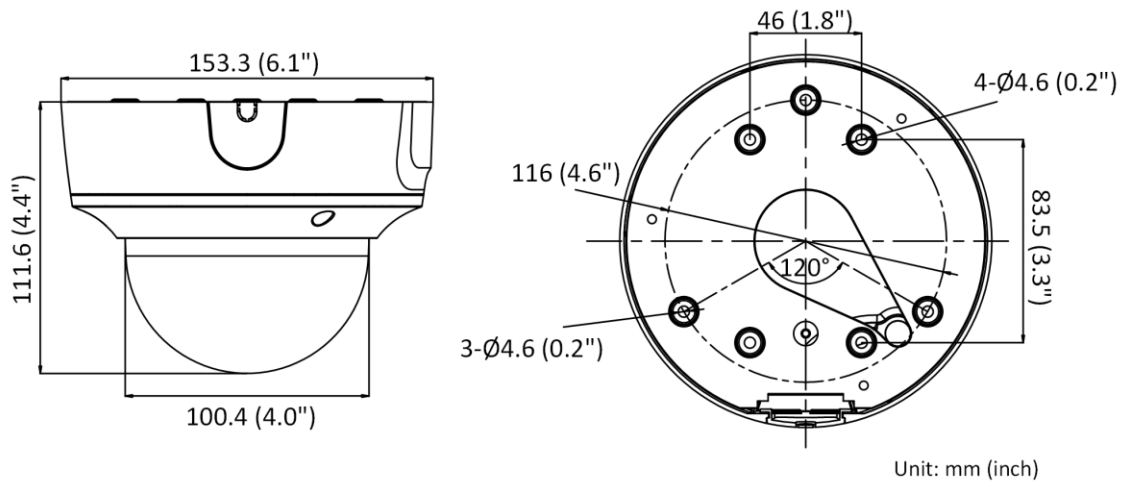

▪ **Dimension**

▪ **Accessory**

▪ **Optional**

DS-1280ZJ-DM55 Junction Box	DS-1473ZJ-155B Wall Mount	DS-1475ZJ-SUS Vertical Pole Mount	DS-1476ZJ-SUS Corner Mount	DS-1473ZJ-155 Wall Mount
DS-1227ZJ-DM44 Pendant Mount	DS-1471ZJ-155 Pendant Mount